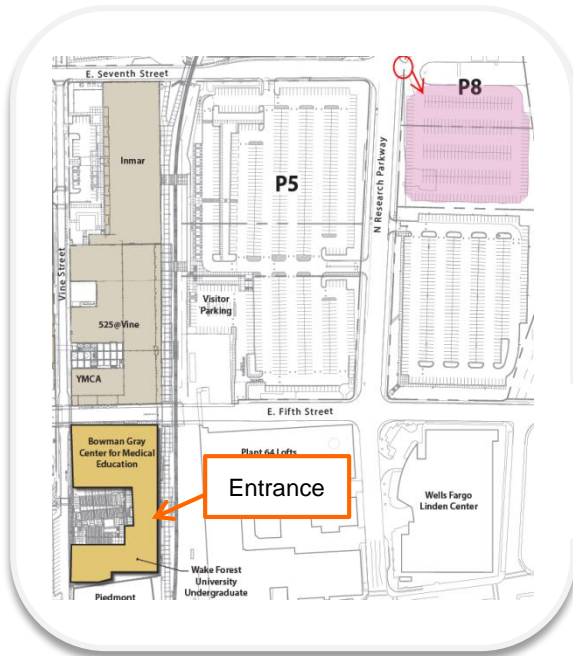

Directions to Parking Lot P-8 for Wake Downtown

From South

(Charlotte, Lexington)

- Take **I-85 N** toward Greensboro.
- Bear slightly right onto **I-85 BUS N/U.S. 52 N** (signs for **Lexington/Winston-Salem**).
- Continue onto **U.S. 52 N**.
- Take exit **110B** for **US-311 N/Martin Luther King Junior Drive**
- Turn left onto **US-311 S/N Martin Luther King Jr Dr**
- Turn left onto **Linden St NE/N Research Pkwy**
- Parking lot **P-8** will be on the left in front of **7th Street**.

From North

(King, Pilot Mountain)

- Take **U.S. 52 S** toward **Winston-Salem**.
- Take exit **110B** for **Martin Luther King Jr. Drive**.
- Continue straight onto **Linden St NE/N Research Pkwy**
- Parking lot **P-8** will be on the left in front of **7th Street**.

From West

(Mocksville, Clemmons)

- Take **I-40 East**.
- Take exit **188** on the left for **I-40 BUS/US-421S** toward **Winston-Salem/Downtown**.
- Merge onto **US-421 S**.
- Take exit **6B** to merge onto **NC-8 N/US-311 N/US-52 N** toward **Mt Airy/Smith Reynolds/Airport**
- Merge onto **S Main St**.
- Take exit **110B** for **US-311 N/Martin Luther King Junior Drive**
- Turn left onto **US-311 S/N Martin Luther King Jr Dr**
- Turn left onto **Linden St NE/N Research Pkwy**
- Parking lot **P-8** will be on the left in front of **7th Street**.

From East

(Raleigh, Durham, Greensboro)

- Take **I-40 West**.
- Bear slightly right onto **US-421 N/I-40 BUSINESS Loop W** (signs for **Kernersville/Winston-Salem/Downtown**).
- Take exit **7** to merge onto **E 5th St**.
- Turn right onto **Linden St NE/N Research Pkwy**
- Parking lot **P-8** will be on the right in front of **7th Street**.